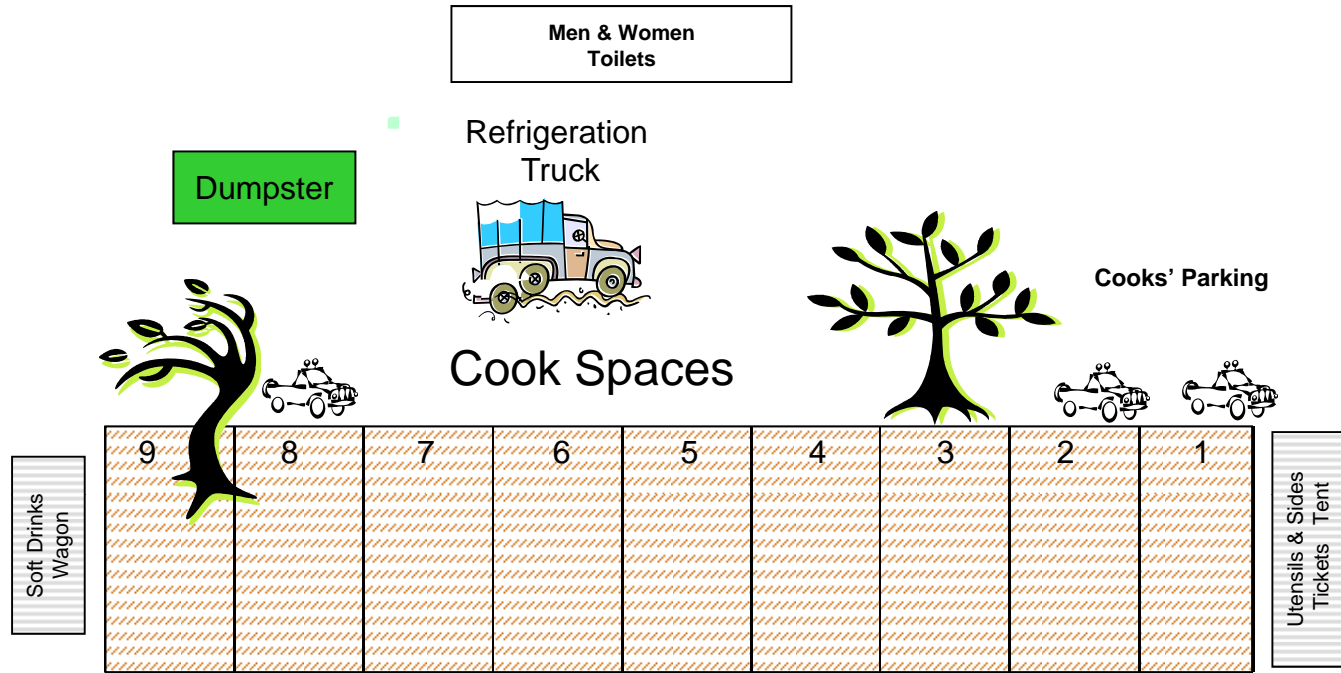

East 5th Ave

Public Access

**HC Toilet
Paved Parking
Off Limits to public
Handicap Parking Only**

**Reserved for
Law Enforcement**

**Community Center Auditorium
for Southside Jazz Concert**

No Alcoholic Beverages Beyond this area