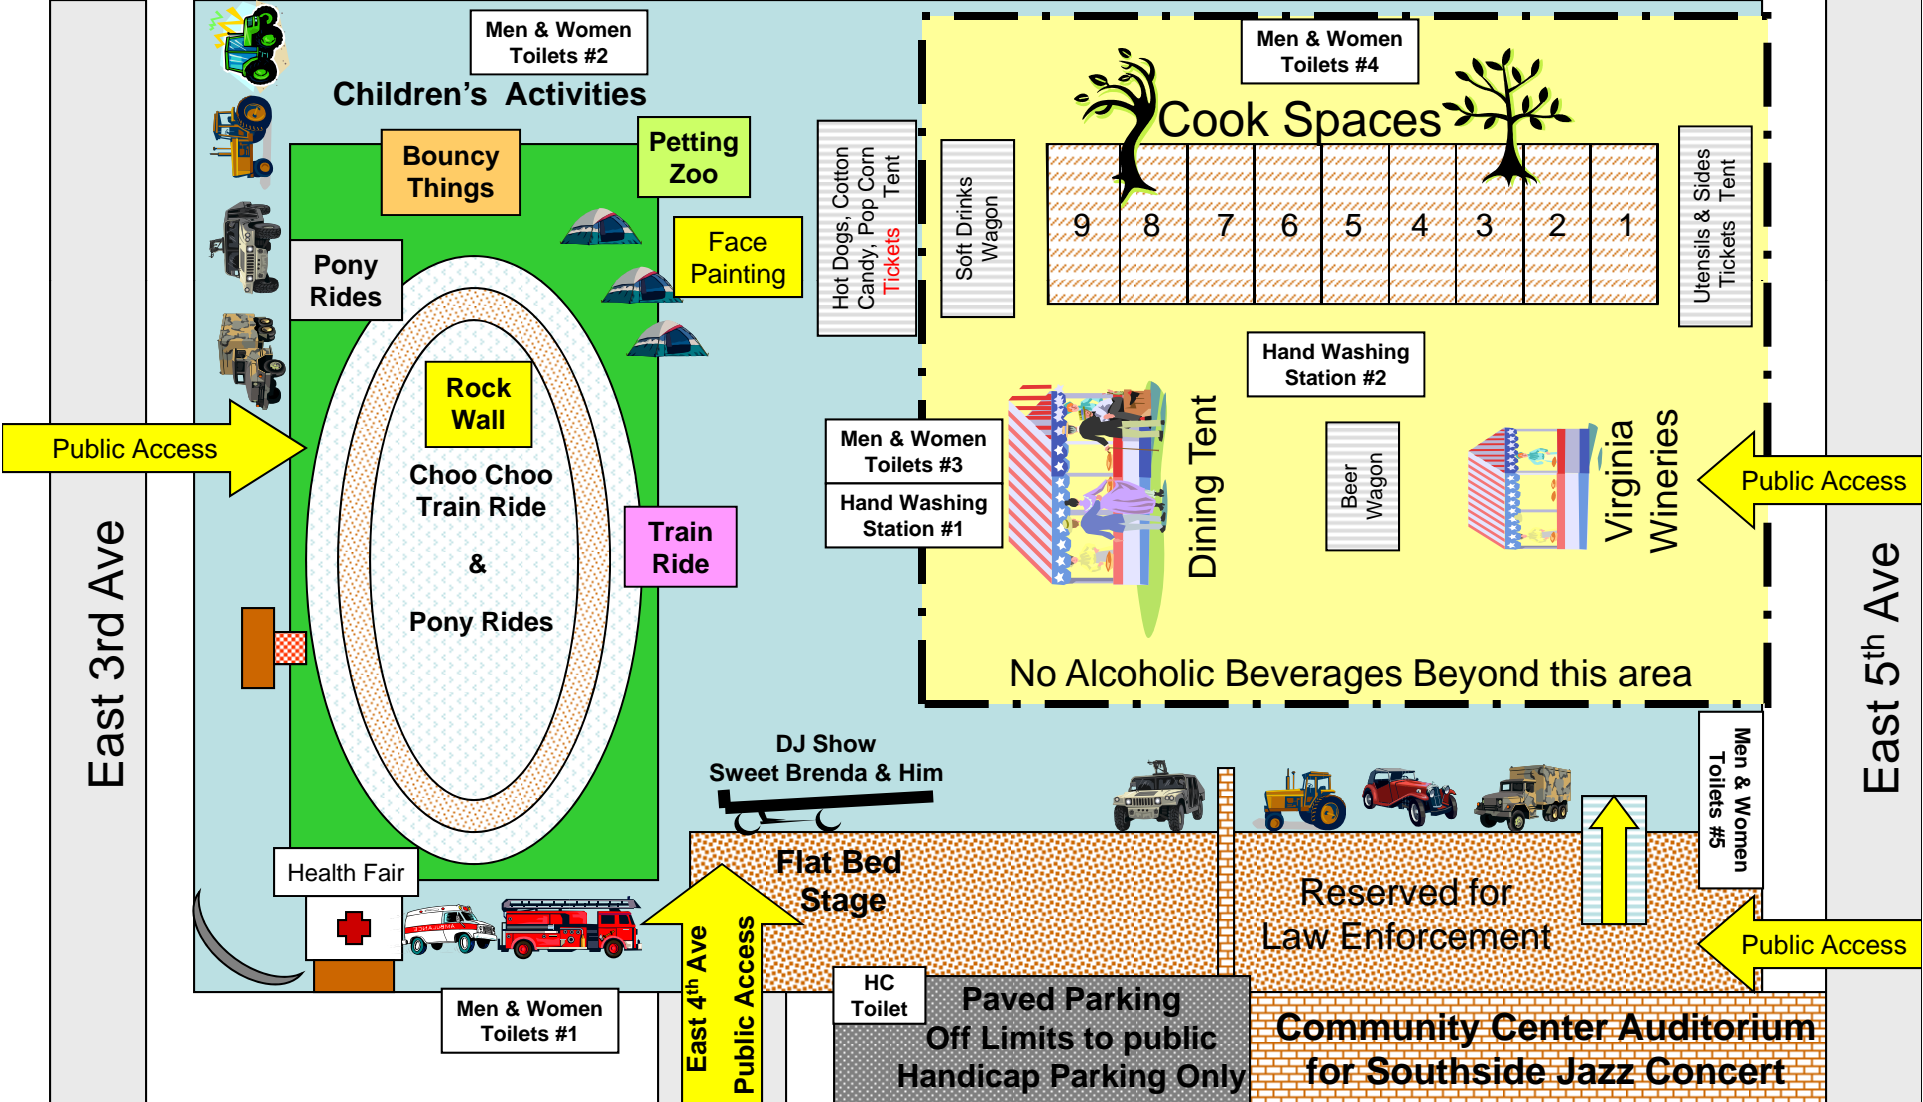

Kenbridge Community Center & Town Park 511 East 5th Avenue

Off Street Parking N. Maple St

**Gymnasium
(Closed)**

Woods

Public Access

East 3rd Ave

**East 4th Ave
Public Access**

Public Access

East 5th Ave

Public Access

**HC Toilet
Paved Parking
Off Limits to public
Handicap Parking Only**

**Reserved for
Law Enforcement**

**Community Center Auditorium
for Southside Jazz Concert**

No Alcoholic Beverages Beyond this area

No Alcoholic Beverages Beyond this area

East 5th Avenue