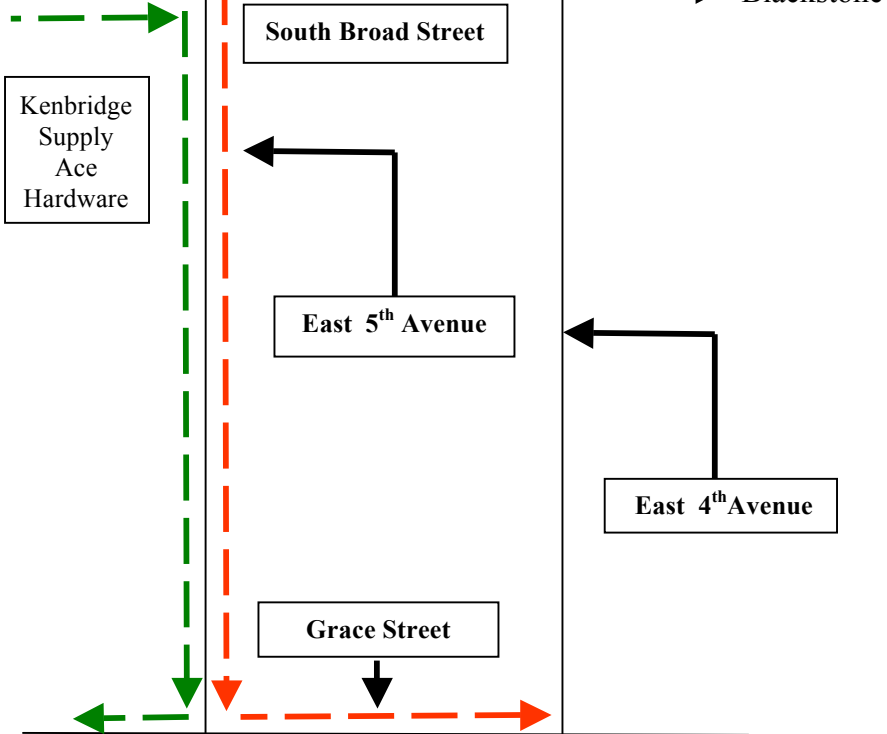

Victoria

Main Parade steps off after Children's & Pet Parade 10:40 AM

1, 2, 3, 4, etc. line up along Shade Street, at numbered signs positioned by Kenbridge Fire Dept.

Children's and Pet Parade participants line up along Main Street at Kenbridge Supply Ace Hardware, step off at 10:30 AM

Children and Pet Parade ends at Baptist Church on Grace Street

Note: Children and parents proceed to front of Community Center for Juggler Show

Main Parade continues left on Grace Street to Cook-Out Site

Note: Antique cars, tractor and vehicles may be displayed on the field at the Town Park

Kenbridge Community Center & Town Hall

Kenbridge Town Park Site of Kenbridge Wild Game, Stew and BBQ Cook-Out

South Hill