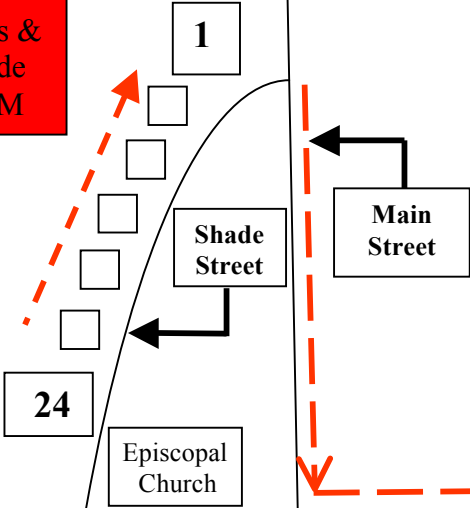

Victoria

Main Parade steps off after Children's & Pet Parade 10:40 AM

1, 2, 3, 4, etc. line up along Shade Street, at numbered signs positioned by Kenbridge Fire Dept.

Children's and Pet Parade participants line up along Main Street at Kenbridge Supply Ace Hardware, step off at 10:30 AM

Children and Pet Parade ends at Baptist Church on Grace Street

Note: Children and parents proceed to front of Community Center for Juggler Show

Main Parade continues left on Grace Street to Cook-Out Site

Note: Antique cars, tractor and vehicles may be displayed on the field at the Town Park

Kenbridge Community Center & Town Hall

Kenbridge Town Park Site of Kenbridge Wild Game, Stew and BBQ Cook-Out

South Hill